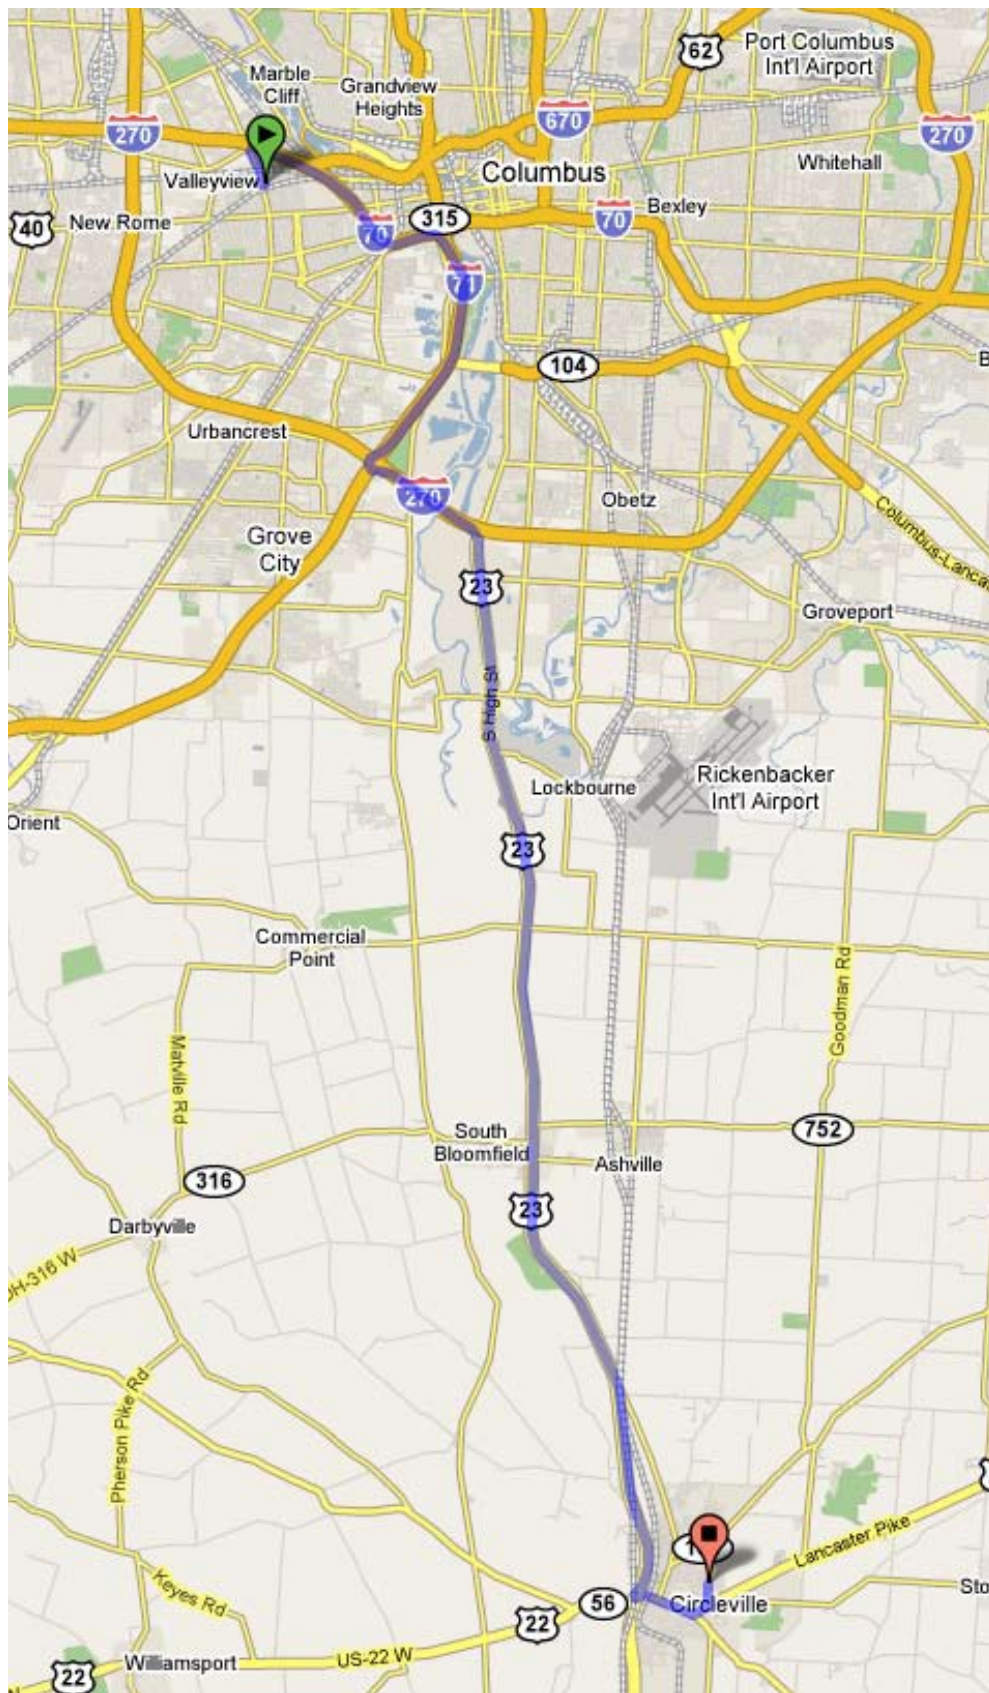

Directions to: *Pickaway County YMCA*

440 Nicholas Dr
Circleville, OH 43113
Distance: 32.9 mi (about 45 mins)

- Head west from Valleyview Dr - go 134 ft
- Turn right at N Hague Ave - go 0.6 mi
- Bear right and head toward Fisher Rd - go 312 ft
- Bear right at Fisher Rd - go 122 ft
- Bear right into the I-70 E entry ramp to Columbus - go 3.9 mi
- Take the I-71 S exit 99A to Cincinnati - go 4.2 mi
- Take the I-270 exit 101 to Wheeling - go 1.1 mi
- Merge into I-270 E - go 1.4 mi
- Take the US-23 N/US-23 S exit 52 to Circleville - go 0.6 mi
- Continue on S High St - go 4.8 mi
- Continue on US-23 S - go 14 mi
- Take the OH-56 W/US-22 W ramp to Washington Court House - go 0.2 mi
- Turn left at US-22 - go 0.2 mi
- Bear right at W Main St - go 0.3 mi
- Continue on E Main St - go 0.7 mi
- Turn left at Lancaster Pike - go 0.3 mi
- Turn left at Nicholas Dr - go 0.4 mi

See close-up map on back

Pickaway County YMCA