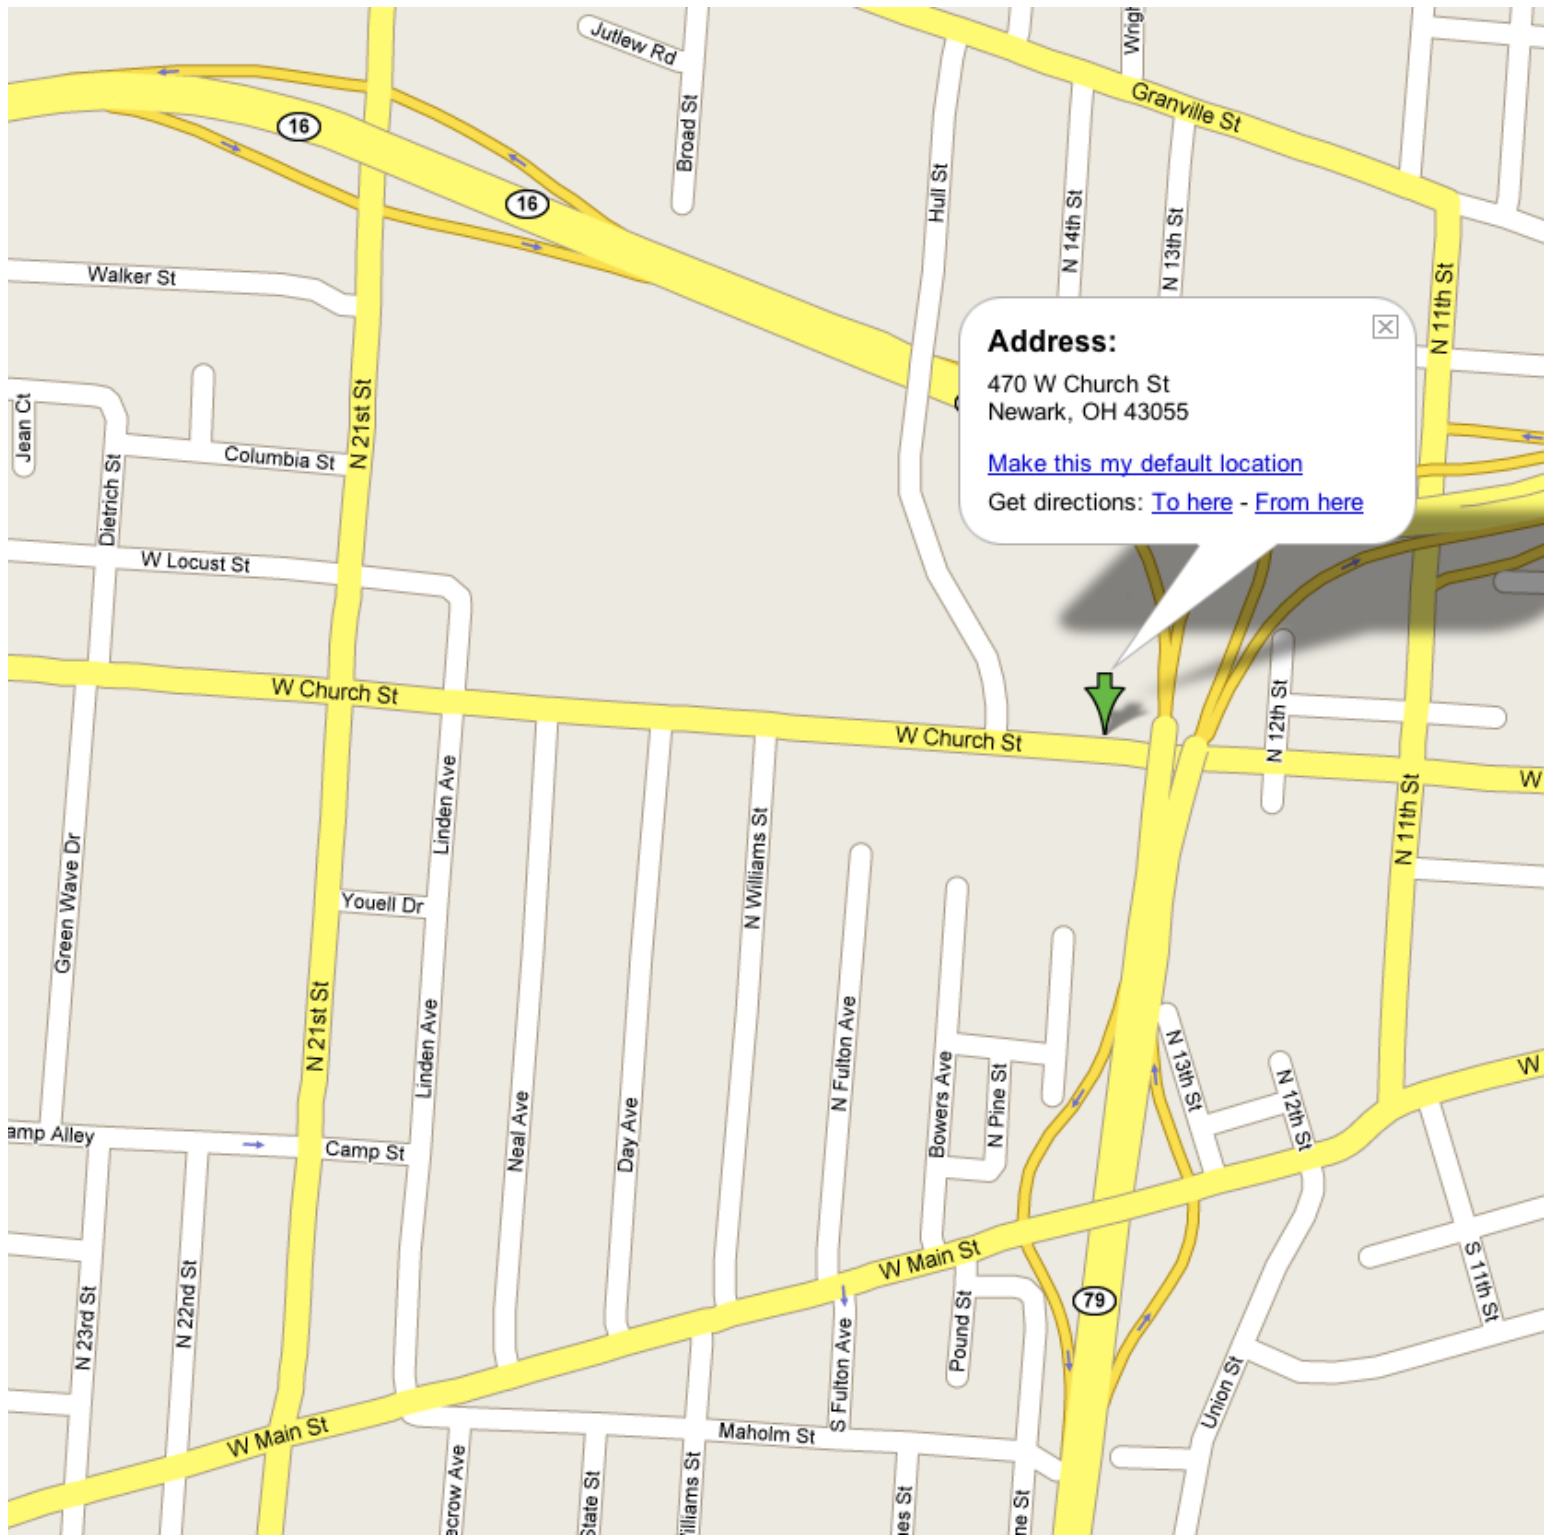

# Directions to: *Licking County YMCA*

Licking County YMCA

Newark, OH 43055

Distance: 44.4 mi (about 55 mins)

Head east from Valleyview Dr - go 0.1 mi

Turn left at N Hague Ave - go 0.6 mi

Bear right and head toward Fisher Rd - go 312 ft

Bear right at Fisher Rd - go 122 ft

Bear right into the I-70 E entry ramp to Columbus  
- go 34 mi

Take the OH-79 exit 129B to Newark - go 9.2 mi

Bear right onto the Main St ramp - go 0.2 mi

Turn right at W Main St - go 0.1 mi

Turn left at N 11th St - go 0.2 mi

Turn left at W Church St - go 0.2 mi

See close-up map on back

# Licking County YMCA

**Address:**  
470 W Church St  
Newark, OH 43055

[Make this my default location](#)

Get directions: [To here](#) - [From here](#)