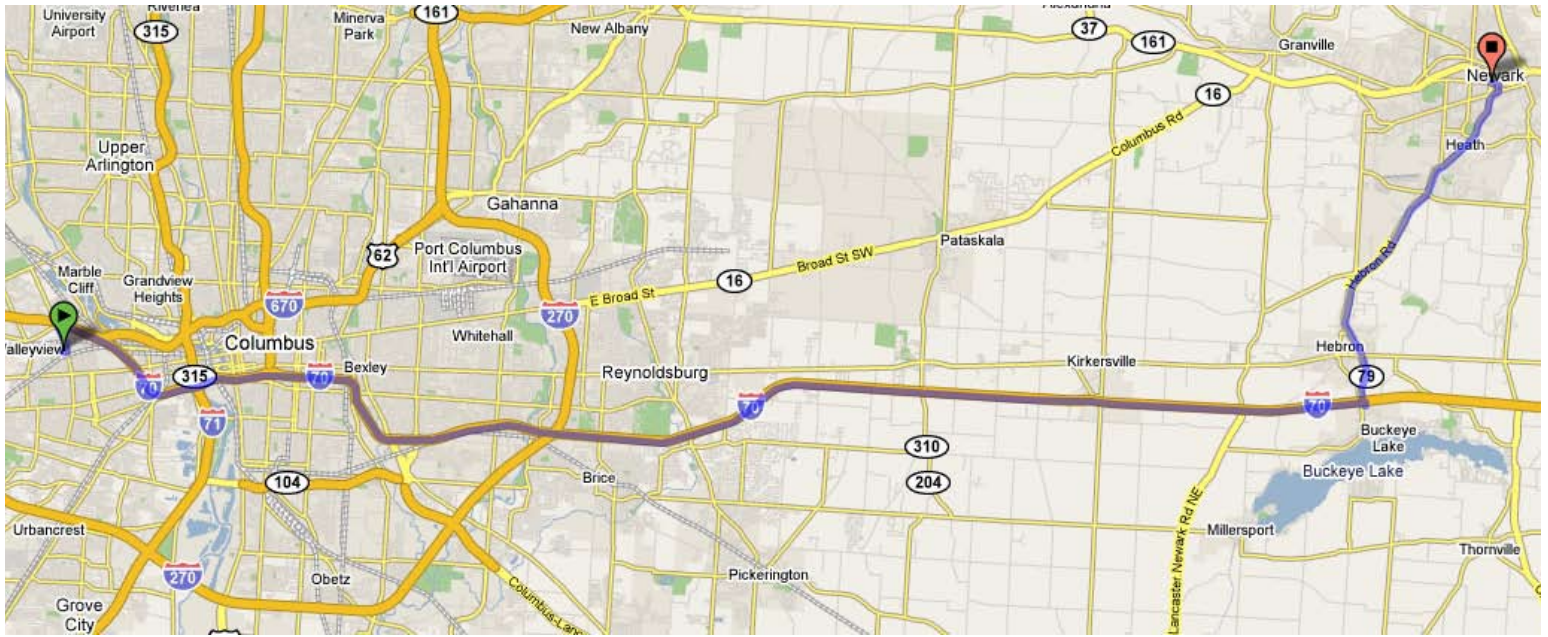

# Directions to: *Licking County YMCA*

Licking County YMCA

Newark, OH 43055

Distance: 44.4 mi (about 55 mins)

Head east from Valleyview Dr - go 0.1 mi

Turn left at N Hague Ave - go 0.6 mi

Bear right and head toward Fisher Rd - go 312 ft

Bear right at Fisher Rd - go 122 ft

Bear right into the I-70 E entry ramp to Columbus  
- go 34 mi

Take the OH-79 exit 129B to Newark - go 9.2 mi

Bear right onto the Main St ramp - go 0.2 mi

Turn right at W Main St - go 0.1 mi

Turn left at N 11th St - go 0.2 mi

Turn left at W Church St - go 0.2 mi

See close-up map on back

# Licking County YMCA

**Address:**  
470 W Church St  
Newark, OH 43055

[Make this my default location](#)

Get directions: [To here](#) - [From here](#)