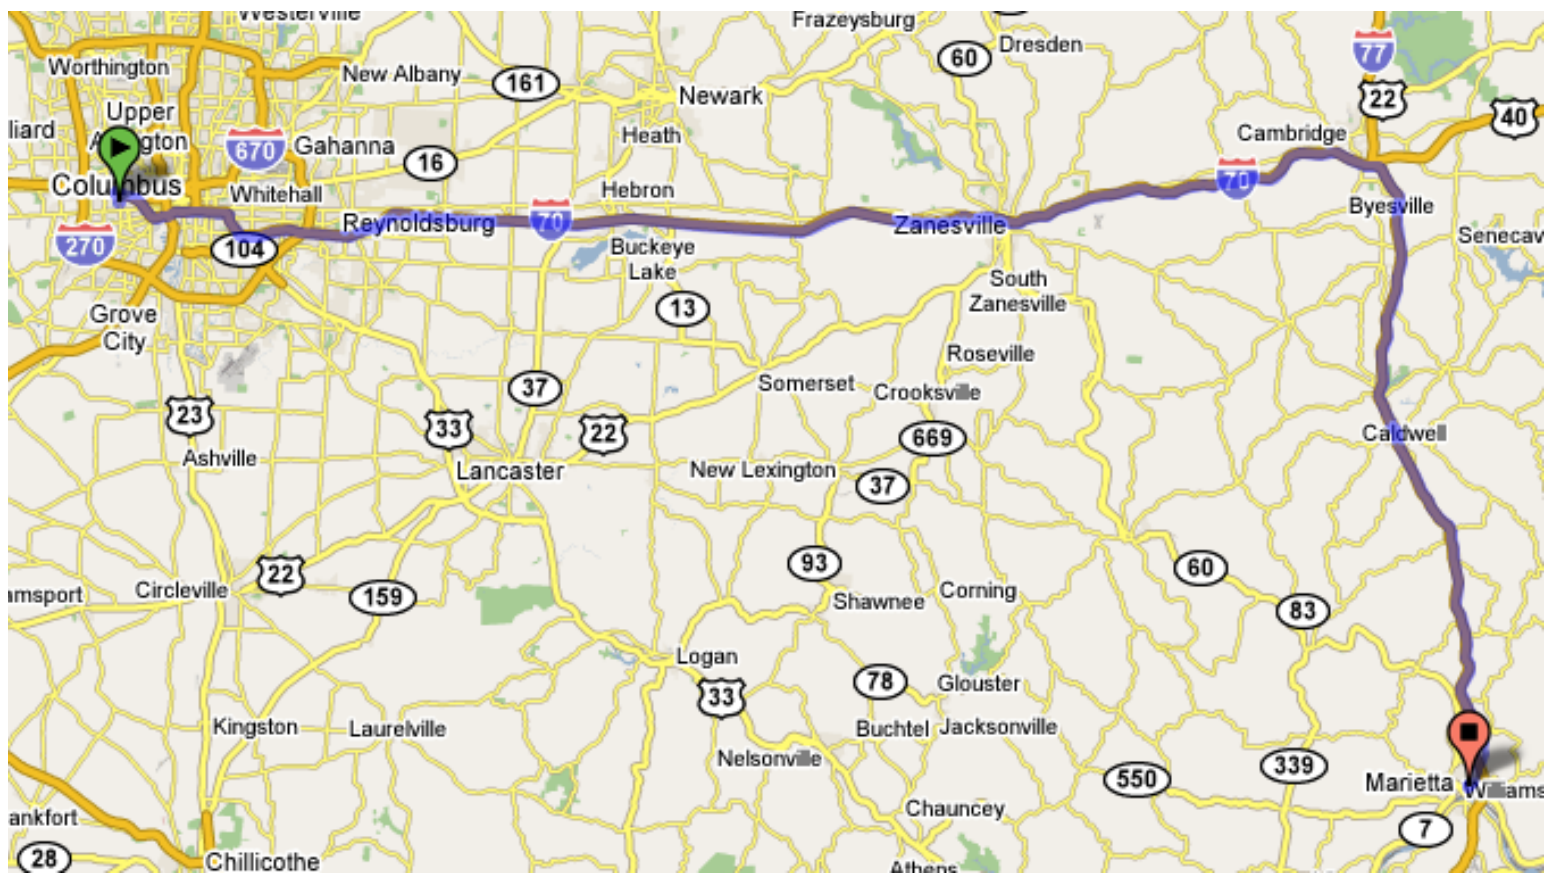

# Directions to: *Marietta YMCA*

Marietta YMCA

300 N 7th St

Marietta, OH 45750

Distance: 130 mi (about 2 hours 24 mins)

Head east from Valleyview Dr - go 0.1 mi

Turn left at N Hague Ave - go 0.6 mi

Bear right and head toward Fisher Rd - go 312 ft

Bear right at Fisher Rd - go 122 ft

Bear right into the I-70 E entry ramp to Columbus - go 84 mi

Take the I-77 S exit 180A to Marietta - go 38 mi

Take the OH-821 exit 6 to Lower Salem/Marietta - go 0.2 mi

Turn right at OH-821 - go 1.3 mi

Turn left at Glendale Rd - go 0.8 mi

Continue on CR-375 - go 1.6 mi

Continue on Glendale Rd - go 2.6 mi

Turn hard right at N 7th St - go 44 ft

See close-up map on back