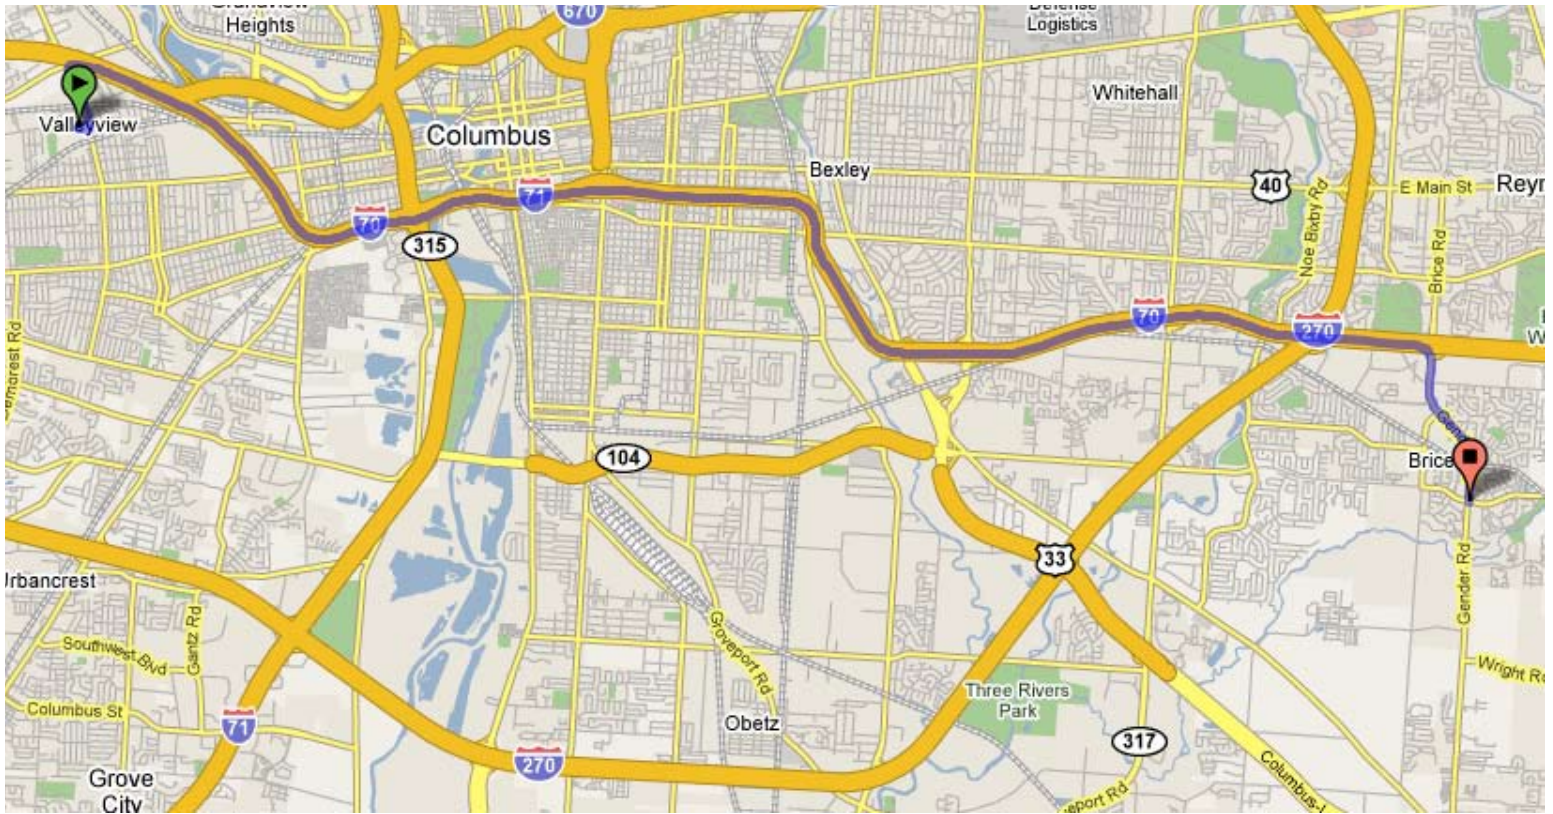

# Directions to: *Jerry L. Garver YMCA (SEEYA)*

Jerry L. Garver YMCA  
6767 Refugee Road  
Canal Winchester, OH 43110

614-834-9622

Distance: 17.2 mi (about 20 mins)

Head east from Valleyview Dr  
- go 0.1 mi

Turn left at N Hague Ave - go 0.6 mi

Bear right and head toward Fisher Rd - go 312 ft

Bear right at Fisher Rd - go 122 ft

Bear right into the I-70 E entry ramp to Columbus - go  
15 mi

Take the Brice Rd South exit 110A - go 0.3 mi

Continue on Brice Rd - go 0.5 mi

Follow the main traffic flow (stay in the left through  
lane) to Refugee Road. (There is a change in the road  
name to Gender Road. You do not follow Brice road

when it turns to the right).

Continue on Gender Rd - go 1.0 mi

Turn left at Refugee Rd. - go 0.1 mi

Turn right on Long Rd, YMCA is on your left

See close-up map on back