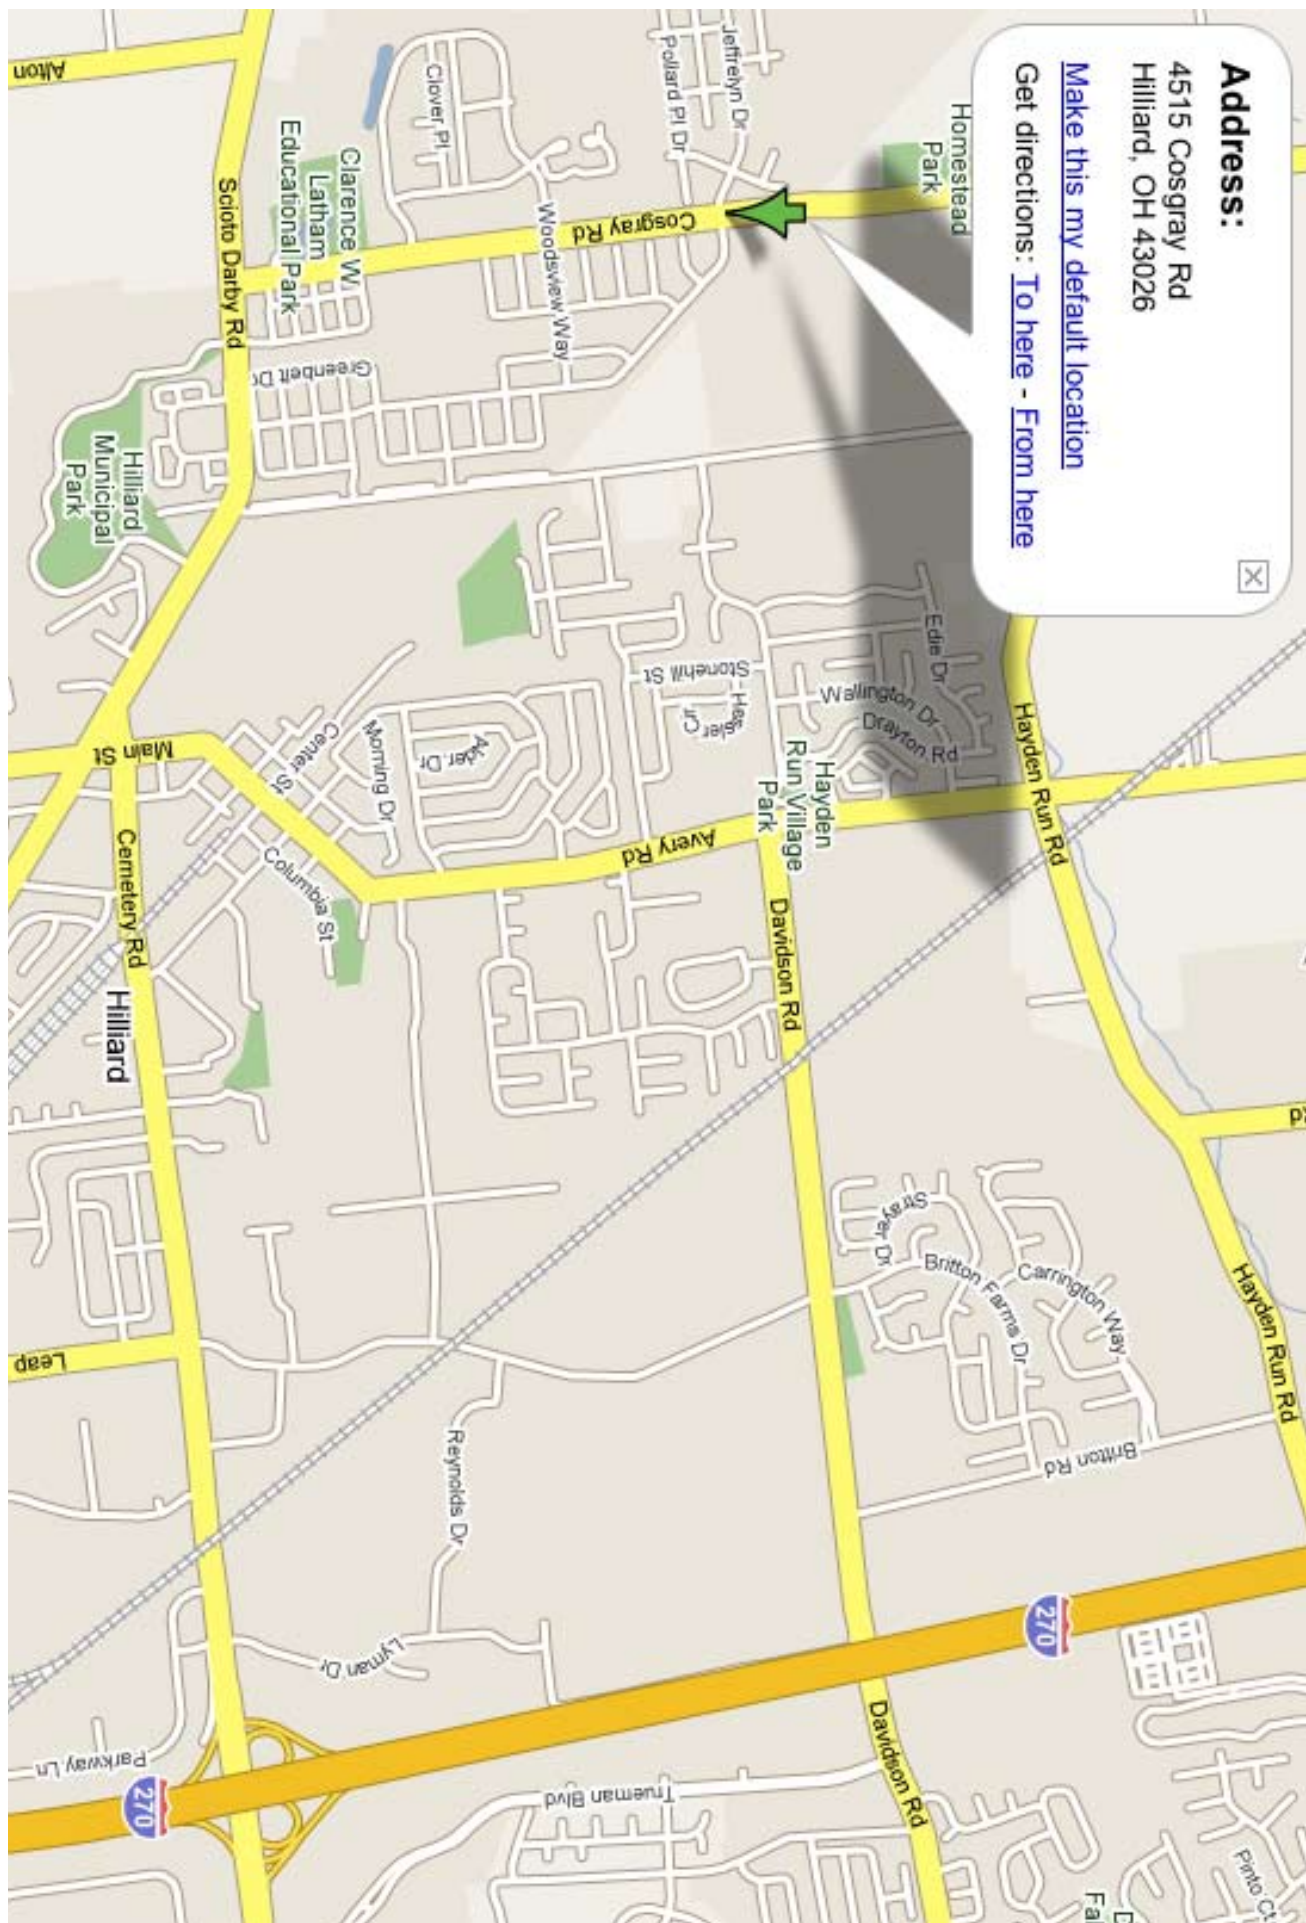

# Directions to: *Hilliard YMCA*

Hilliard YMCA  
4515 Cosgray Rd  
Hilliard, OH 43026  
Distance: 10.3 mi (about 16 mins)

Head west from Valleyview Dr - go 0.8 mi

Turn right at N Wilson Rd - go 1.0 mi

Bear right into the I-70 W entry ramp to Dayton (I-270)  
- go 2.7 mi

Take exit 91B to Hilliard - go 0.3 mi

Bear right at Hilliard Rome Rd - go 1.9 mi

Continue on Hilliard-Rome Rd - go 1.7 mi

Turn left at Scoto Darby Rd - go 1.0 mi

Turn right at Cosgray Rd - go 0.9 mi

See close-up map on back

# Hilliard YMCA

**Address:**

4515 Cosgray Rd  
Hilliard, OH 43026

[Make this my default location](#)

Get directions: [To here](#) - [From here](#)