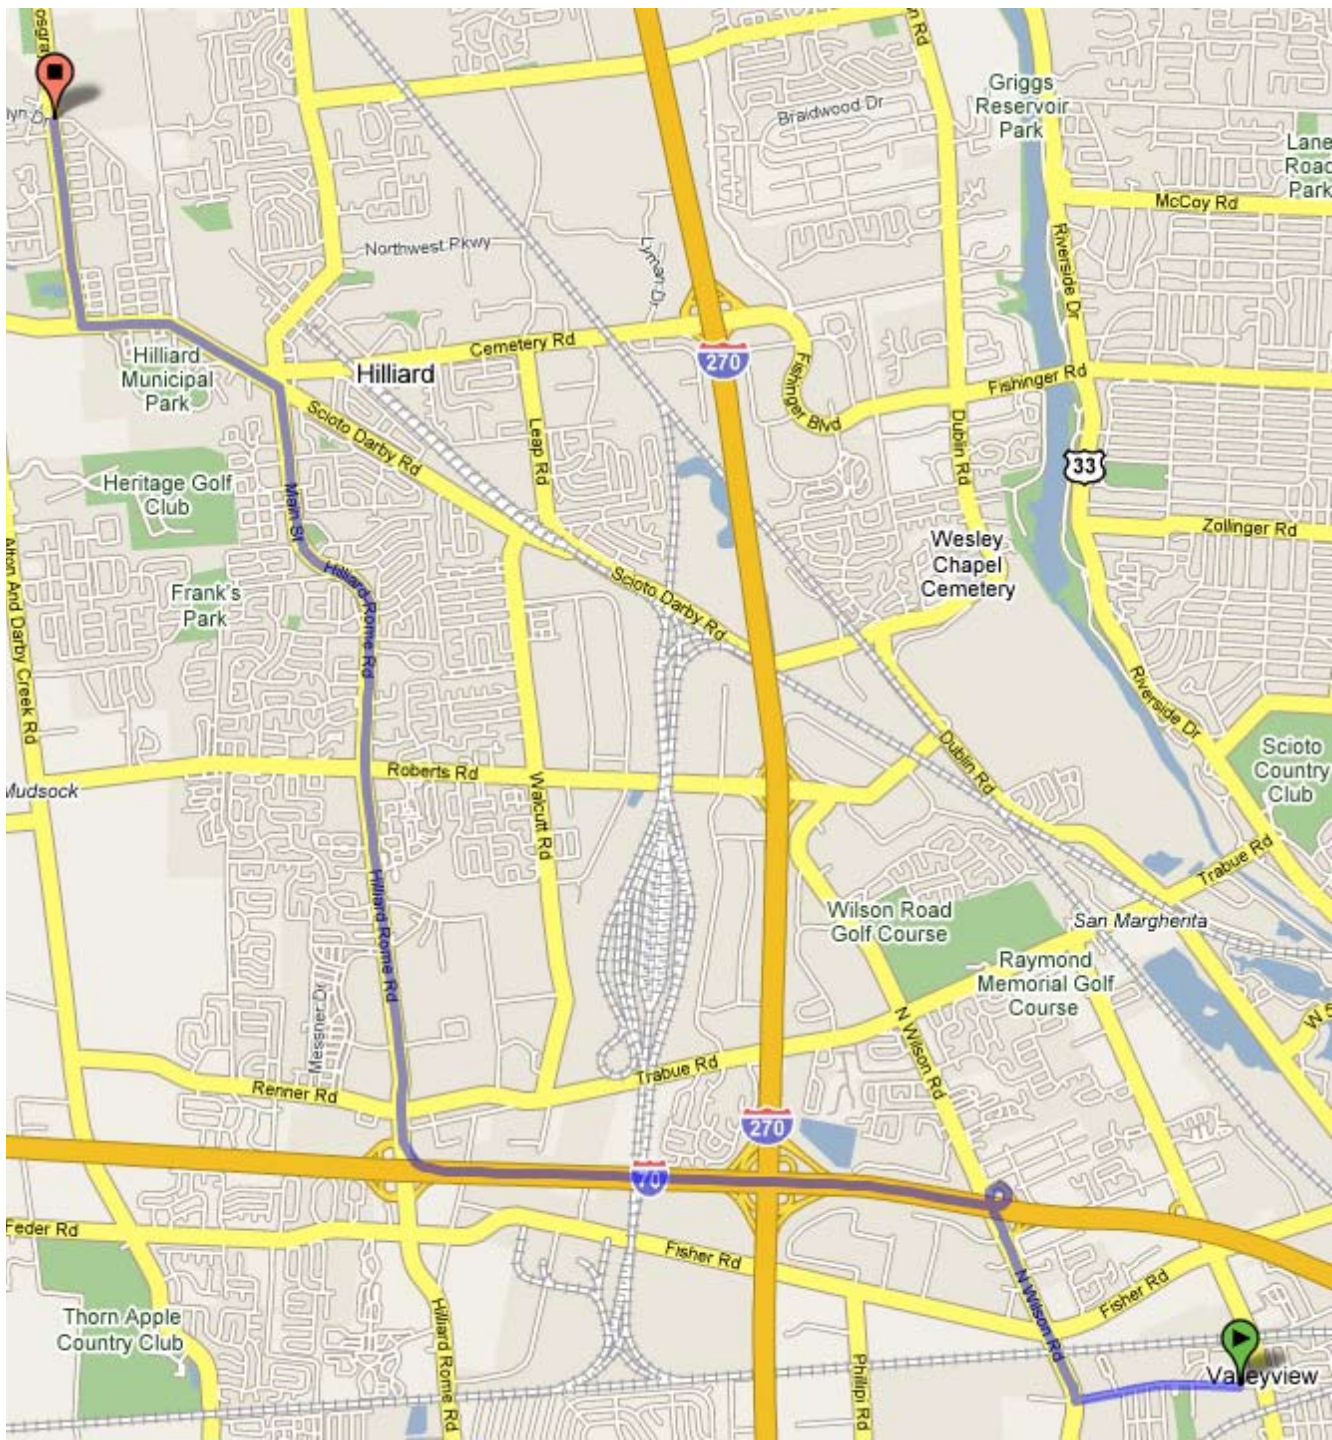

# Directions to: *Hilliard YMCA*

Hilliard YMCA  
4515 Cosgray Rd  
Hilliard, OH 43026  
Distance: 10.3 mi (about 16 mins)

Head west from Valleyview Dr - go 0.8 mi

Turn right at N Wilson Rd - go 1.0 mi

Bear right into the I-70 W entry ramp to Dayton (I-270)  
- go 2.7 mi

Take exit 91B to Hilliard - go 0.3 mi

Bear right at Hilliard Rome Rd - go 1.9 mi

Continue on Hilliard-Rome Rd - go 1.7 mi

Turn left at Scoto Darby Rd - go 1.0 mi

Turn right at Cosgray Rd - go 0.9 mi

See close-up map on back

# Hilliard YMCA

**Address:**

4515 Cosgray Rd  
Hilliard, OH 43026

[Make this my default location](#)

Get directions: [To here](#) - [From here](#)