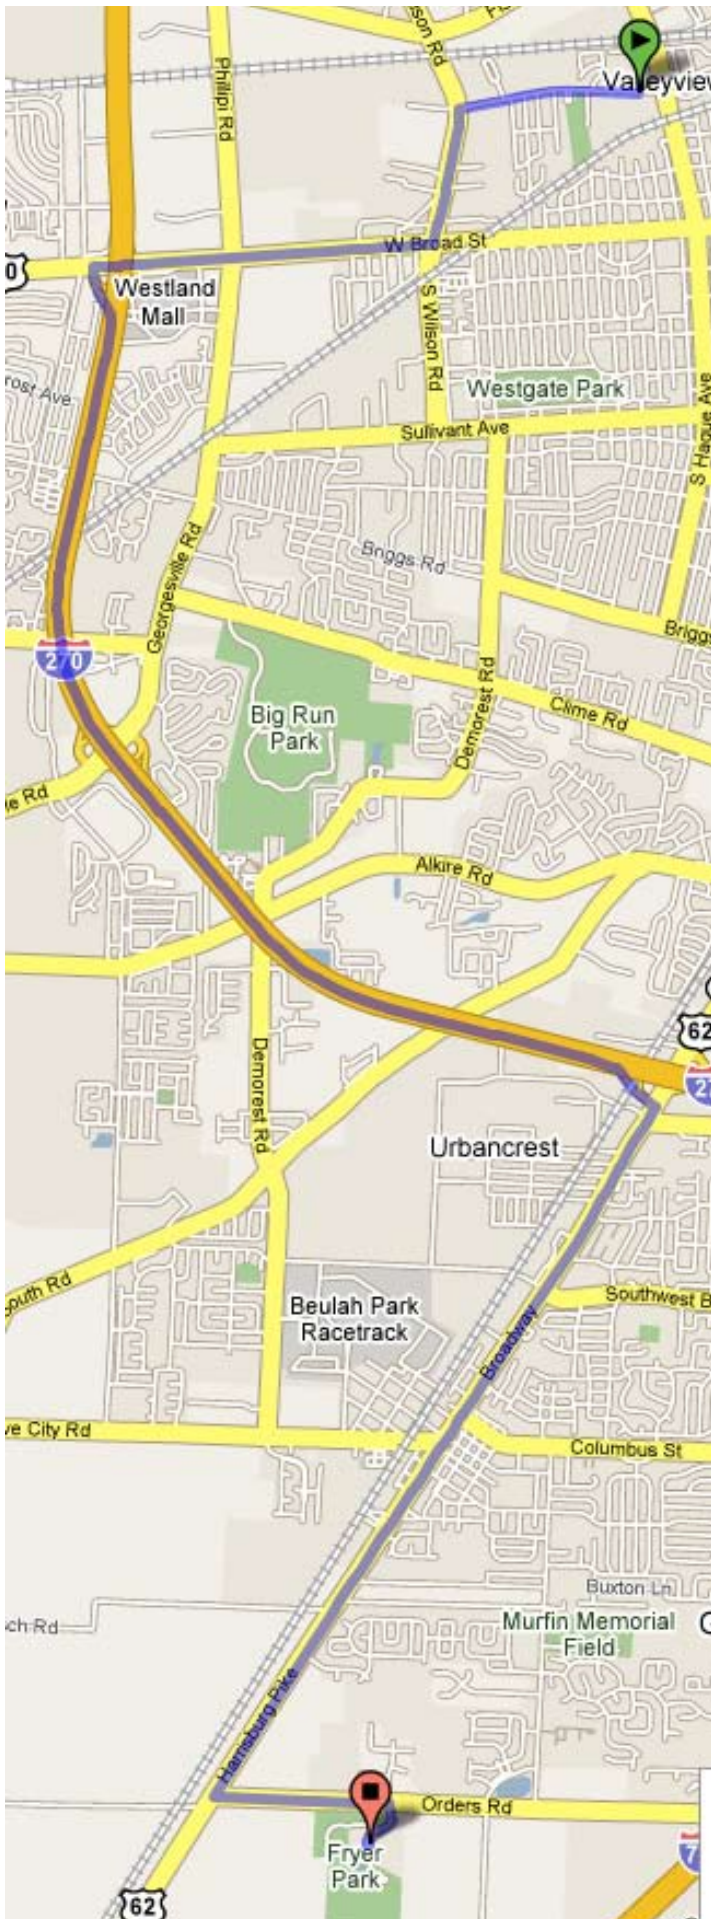

Directions to: *Grove City YMCA*

Grove City YMCA
3600 Discovery Dr
Grove City, OH 43123
Distance: 12.0 mi (about 19 mins)

Head west from Valleyview Dr - go 0.8 mi

Turn left at N Wilson Rd - go 0.6 mi

Turn right at W Broad St - go 1.4 mi

Turn left into the I-270 S entry ramp to Grove City
- go 0.1 mi

Take the I-270 S ramp to Grove City - go 4.5 mi

Take the OH-3/US-62 exit 2 to Grove City - go 0.3 mi

Turn right at Broadway - go 2.5 mi

Continue on Harrisburg Pike - go 0.9 mi

Turn left at Orders Rd - go 0.7 mi

Turn right at Discovery Dr - go 0.2 mi

See close-up map on back

Grove City YMCA