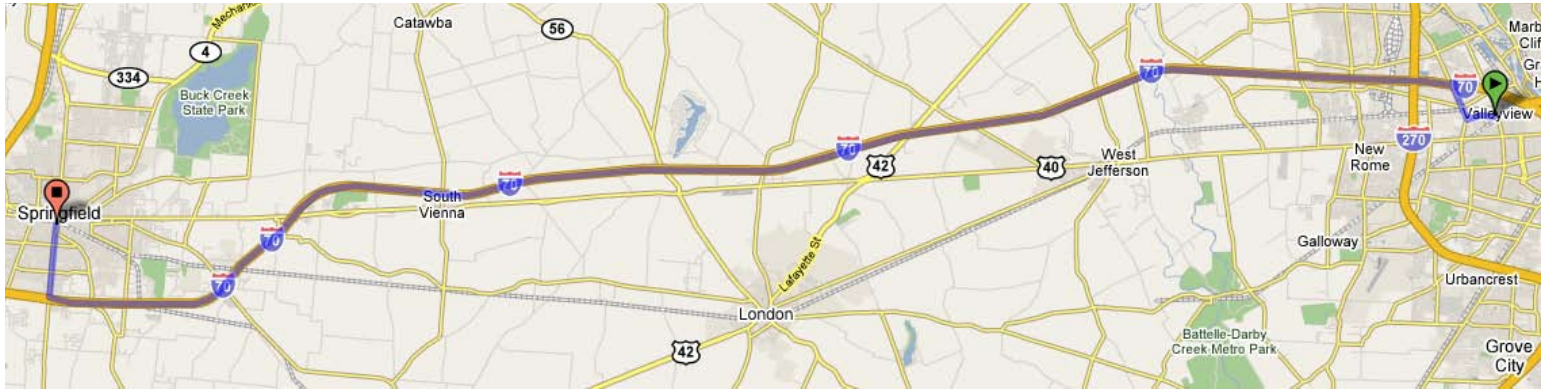

Directions to: *Springfield YMCA*

Springfield YMCA

300 S Limestone St

Springfield, OH 45506

Distance: 43.4 mi (about 46 mins)

Head west from Valleyview Dr - go 0.8 mi

Turn right at N Wilson Rd - go 1.0 mi

Bear right into the I-70 W entry ramp to Dayton (I-270)
- go 39.3 mi

Take the OH-72 exit 54 - go 0.3 mi

Turn right at S Limestone St - go 1.7 mi

Turn left at E Clark St - go 62 ft

Turn right and head toward S Limestone St/OH-72
- go 430 ft

Continue on S Limestone St/OH-72 - go 0.2 mi