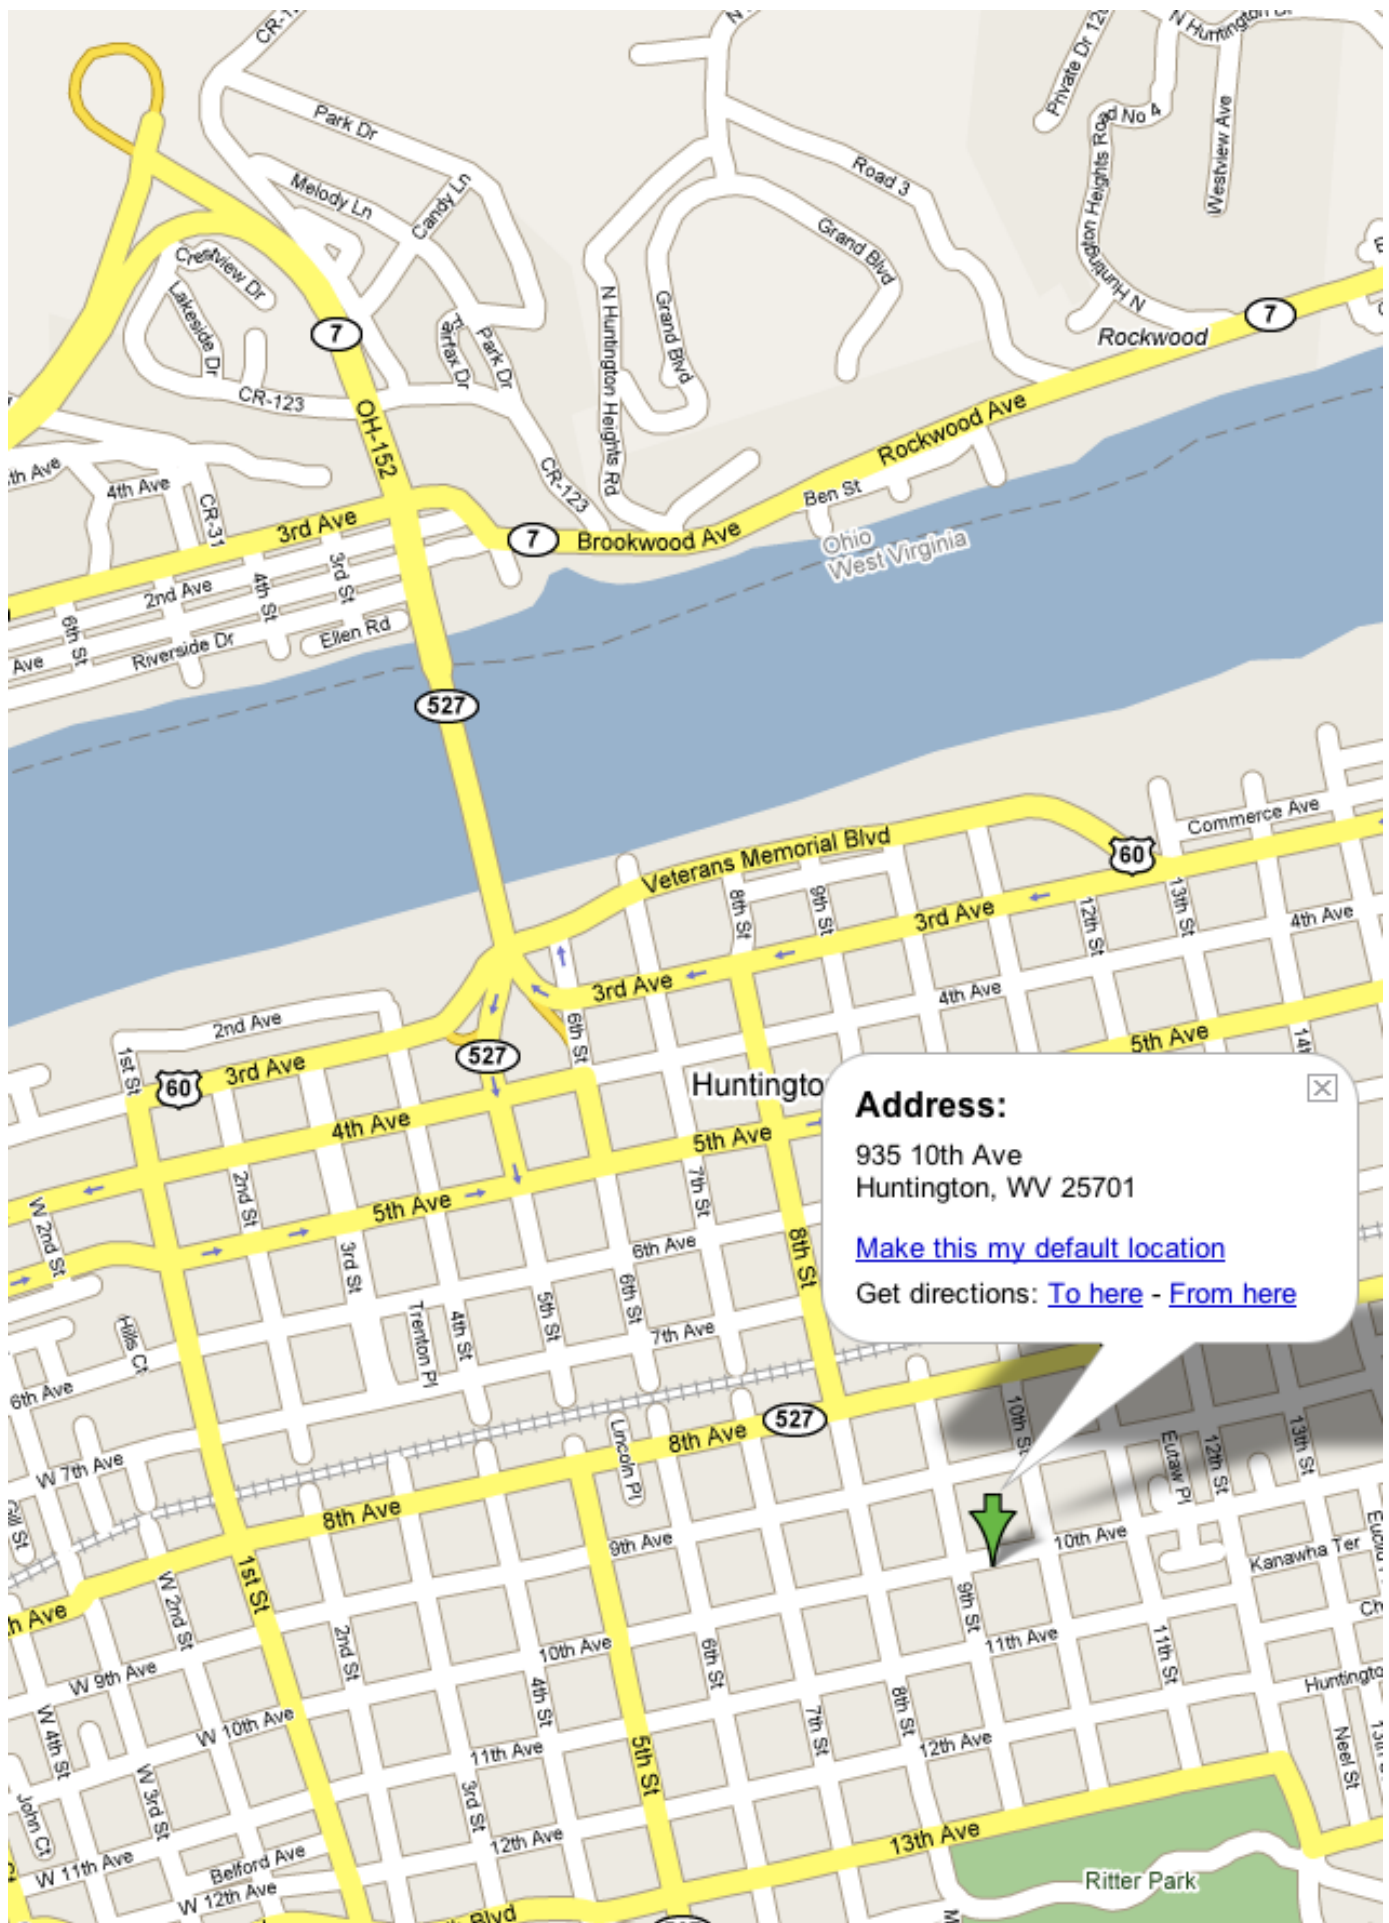

Directions to: *Huntington WV YMCA*

Huntington YMCA
935 10th Ave
Huntington, WV 25701
Distance: 141 mi (about 3 hours 27 mins)

- Head east from Valleyview Dr - go 0.1 mi
- Turn left at N Hague Ave - go 0.6 mi
- Bear right and head toward Fisher Rd - go 312 ft
- Bear right at Fisher Rd - go 122 ft
- Bear right into the I-70 E entry ramp to Columbus - go 3.9 mi
- Take the I-71 S exit 99A to Cincinnati - go 4.2 mi
- Take the I-270 exit 101 to Wheeling - go 1.1 mi
- Merge into I-270 E - go 1.4 mi
- Take the US-23 N/US-23 S exit 52 to Circleville - go 0.6 mi
- Continue on S High St - go 4.8 mi
- Continue on US-23 S - go 34 mi
- Take the US-23 S ramp to Portsmouth - go 6.3 mi
- Bear right at US-23 - go 7.3 mi
- Continue on Emmitt Ave - go 1.1 mi
- Continue on W Emmitt Ave - go 2.1 mi
- Continue on US-23 S - go 16 mi
- Bear right at US-23 S - go 0.1 mi
- Bear right at US-23 - go 1.7 mi
- Bear right at US-23 - go 1.1 mi
- Continue on US-23 S - go 7.5 mi
- Turn left at US-52 E - go 4.2 mi
- Continue on US-52 - go 38 mi
- Continue on OH-7 N - go 2.5 mi
- Continue on OH-152 S - go 0.1 mi
- Continue on OH-527 S - go 0.2 mi
- Bear left at WV-527 S - go 70 ft
- Bear right at WV-527 - go 0.3 mi
- Bear right at WV-527 S - go 0.3 mi
- Turn left at 5th Ave - go 0.3 mi
- Turn right at 8th St - go 0.5 mi
- Turn left at 10th Ave - go 0.1 mi

See close-up map on back

Huntington WV YMCA

Address:
935 10th Ave
Huntington, WV 25701

[Make this my default location](#)

Get directions: [To here](#) - [From here](#)