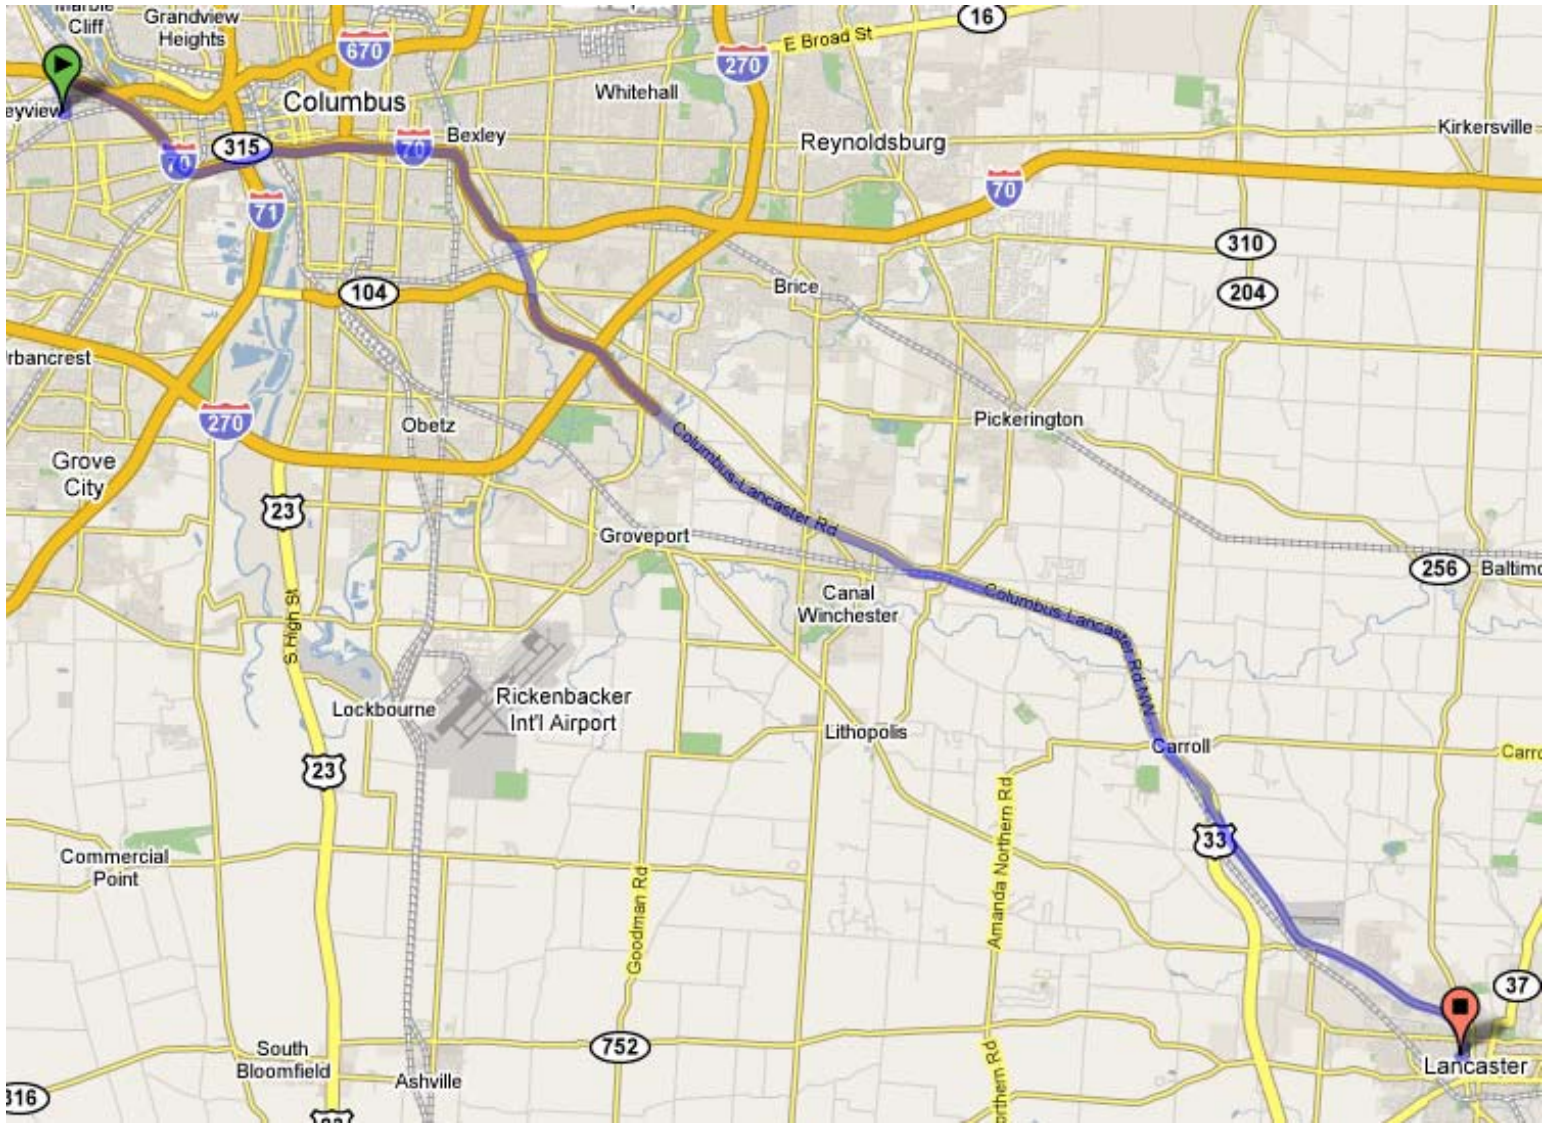

# Directions to: *Fox Family YMCA (Lancaster)*

Fox Family YMCA  
465 W 6th Ave  
Lancaster, OH 43130  
Distance: 34.4 mi (about 45 mins)

Head east from Valleyview Dr - go 0.1 mi

Turn left at N Hague Ave - go 0.6 mi

Bear right and head toward Fisher Rd - go 312 ft

Bear right at Fisher Rd - go 122 ft

Bear right into the I-70 E entry ramp to Columbus  
- go 9.4 mi

Take the US-33 E exit 105A to Lancaster - go 24.5 mi

Turn right at W 6th Ave - go 0.1 mi

See close-up map on back

# Fox Family YMCA (Lancaster)