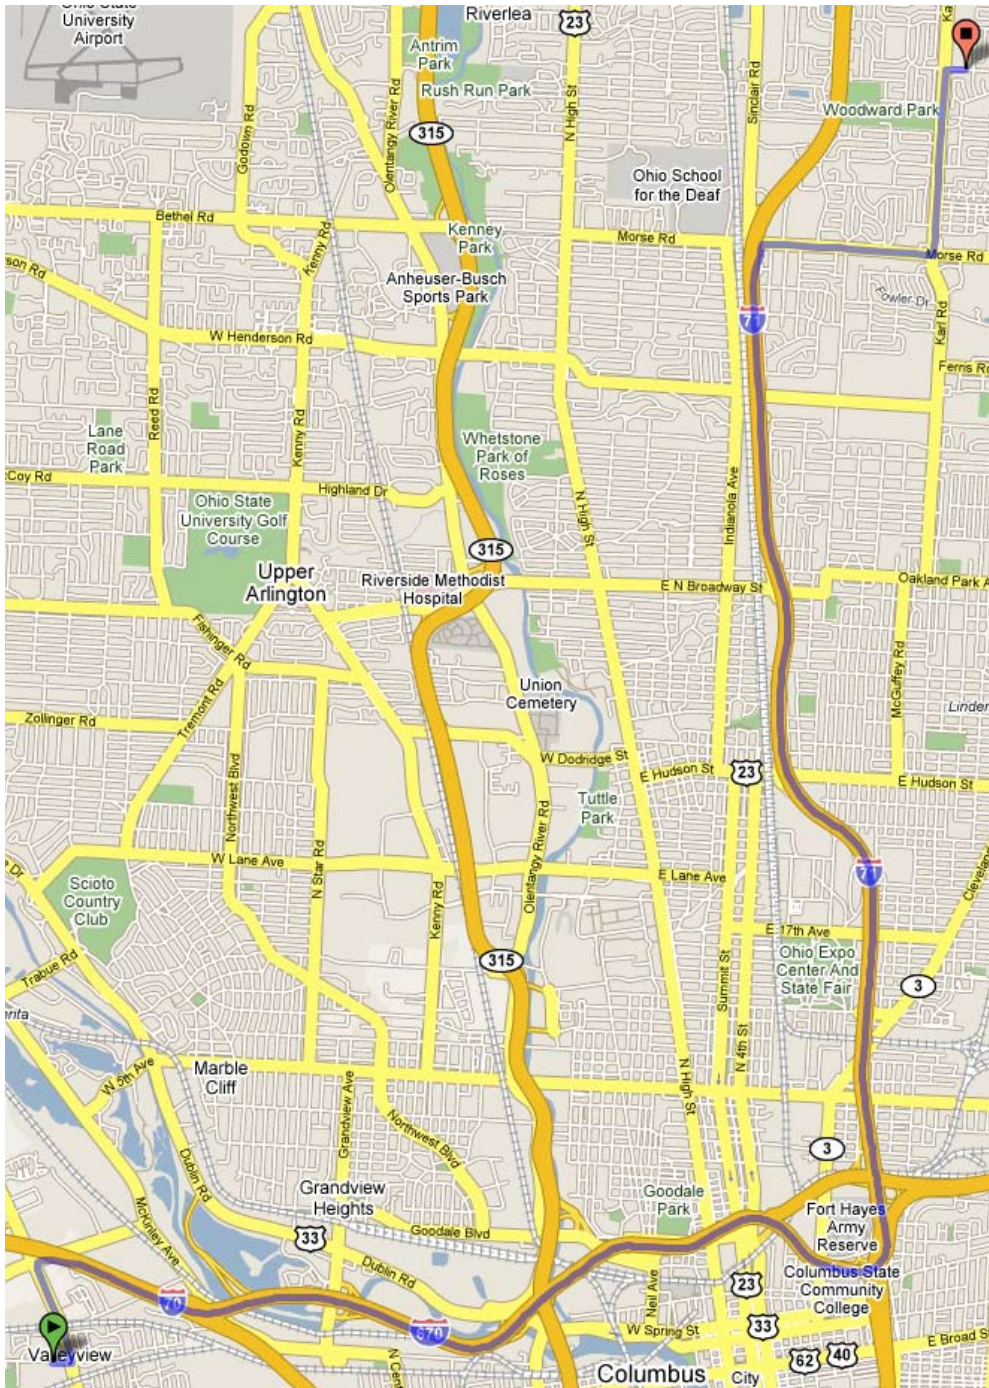

# Directions to: *Columbus North YMCA*

Columbus North YMCA  
1640 Sandalwood Pl  
Columbus, OH 43229  
Distance: 15.2 mi (about 19 mins)

Head east from Valleyview Dr  
- go 0.1 mi

Turn left at N Hague Ave - go 0.6 mi

Bear right and head toward Fisher Rd  
- go 312 ft

Bear right at Fisher Rd - go 122 ft

Bear right into the I-70 E entry ramp  
to Columbus - go 0.8 mi

Continue on I-670 E toward Airport  
- go 4.7 mi

Take the I-670 E ramp - go 0.2 mi

Take the I-71 N exit 5B to Cleveland  
- go 6.1 mi

Take the Morse Rd exit 116 - go 0.3 mi

Turn right at Morse Rd - go 1.0 mi

Turn left at Karl Rd - go 1.1 mi

Turn right at Sandalwood Pl  
- go 0.1 mi

# Columbus North YMCA

**Address:**  
1640 Sandalwood Pl  
Columbus, OH 43229  
[Make this my default location](#)  
Get directions: [To here](#) - [From here](#)