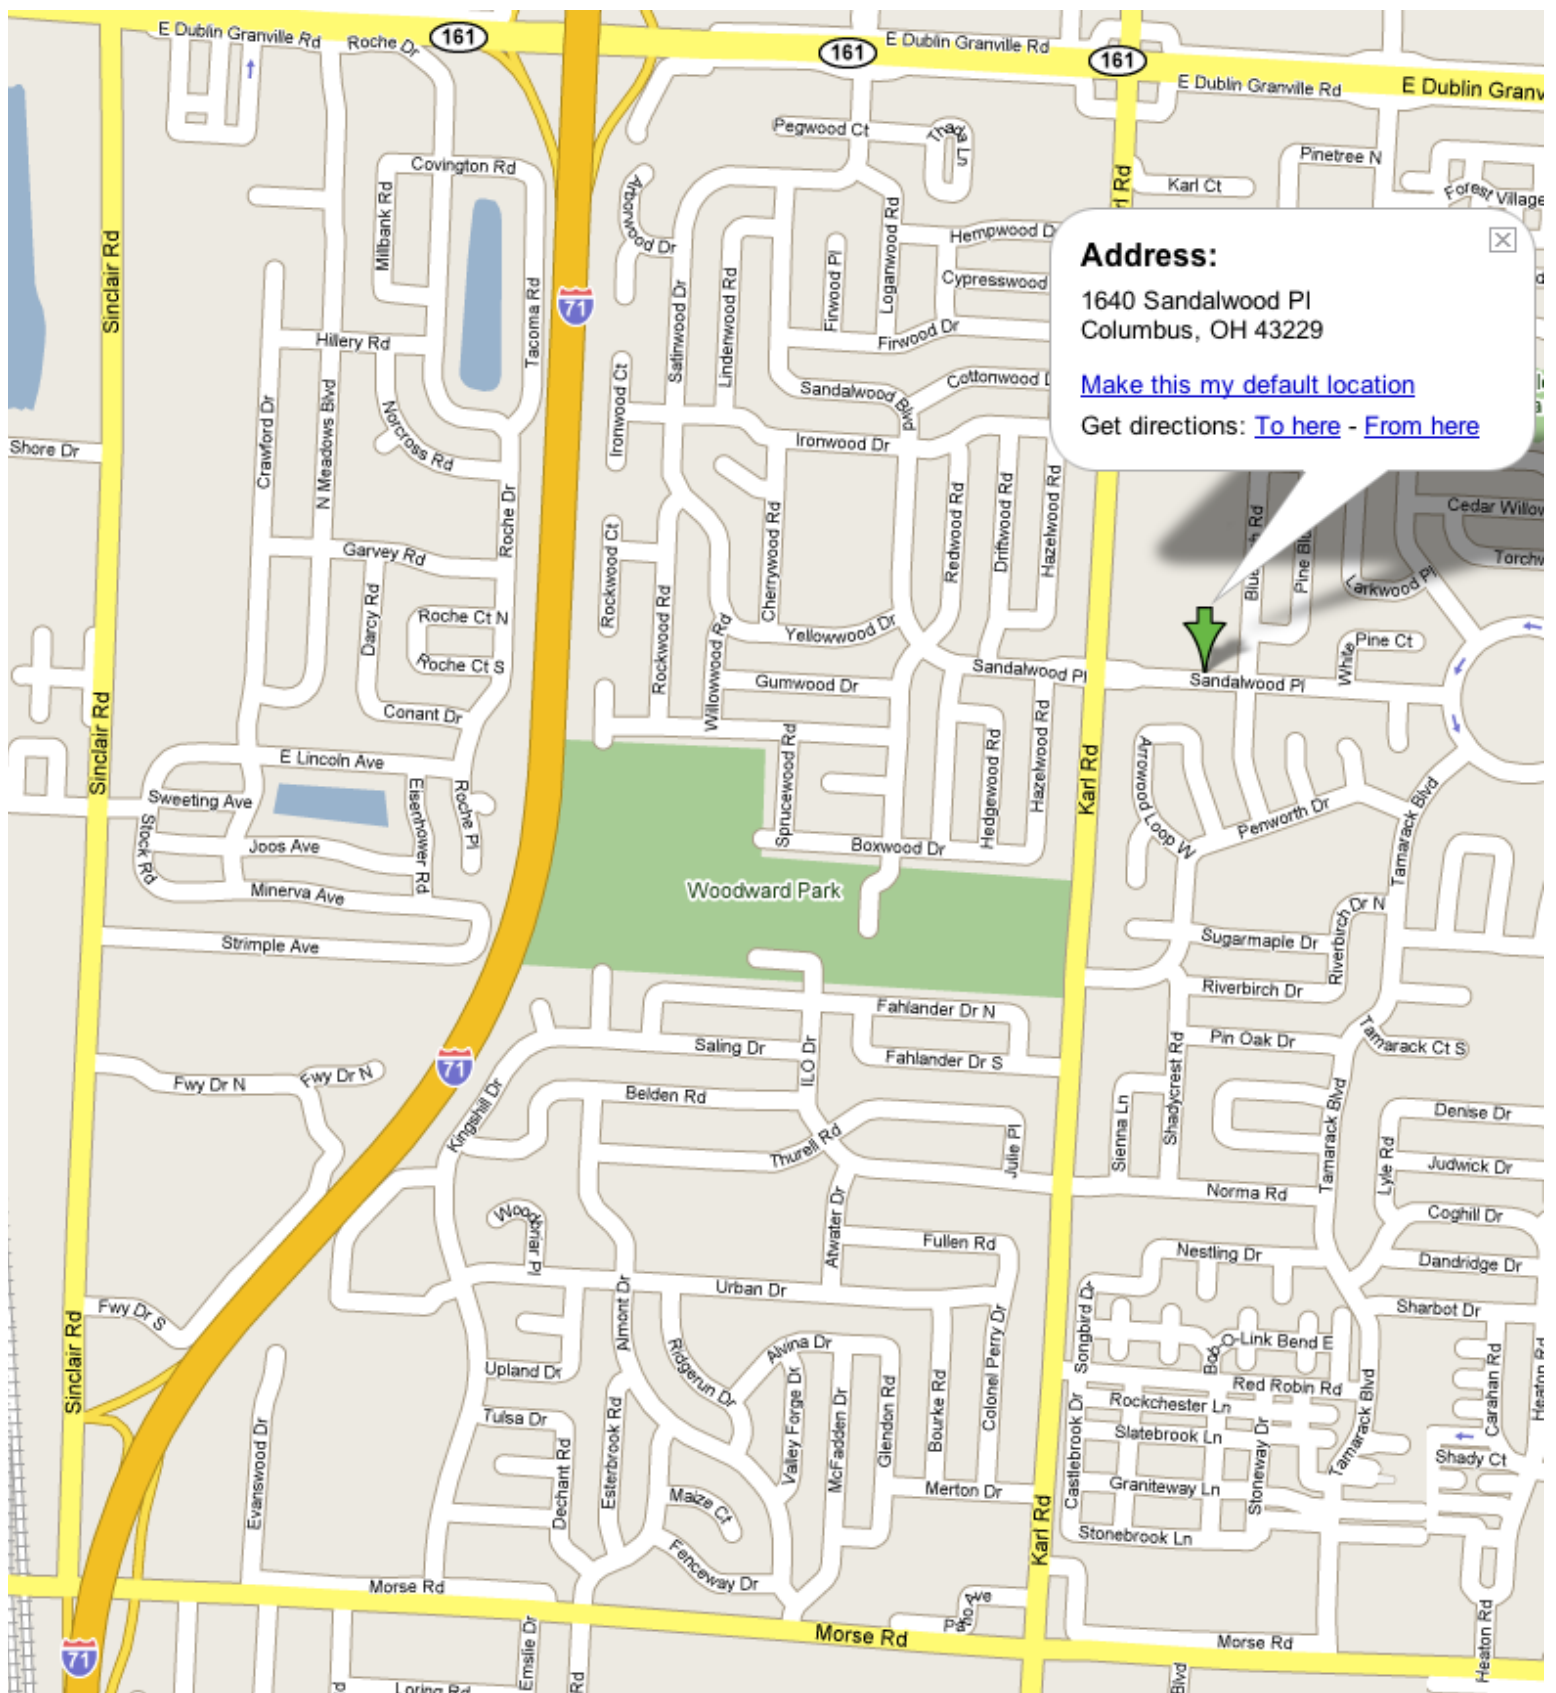

# Directions to: *Columbus North YMCA*

Columbus North YMCA  
1640 Sandalwood Pl  
Columbus, OH 43229  
Distance: 15.2 mi (about 19 mins)

Head east from Valleyview Dr  
- go 0.1 mi

Turn left at N Hague Ave - go 0.6 mi

Bear right and head toward Fisher Rd  
- go 312 ft

Bear right at Fisher Rd - go 122 ft

Bear right into the I-70 E entry ramp  
to Columbus - go 0.8 mi

Continue on I-670 E toward Airport  
- go 4.7 mi

Take the I-670 E ramp - go 0.2 mi

Take the I-71 N exit 5B to Cleveland  
- go 6.1 mi

Take the Morse Rd exit 116 - go 0.3 mi

Turn right at Morse Rd - go 1.0 mi

Turn left at Karl Rd - go 1.1 mi

Turn right at Sandalwood Pl  
- go 0.1 mi

# Columbus North YMCA

**Address:**  
1640 Sandalwood Pl  
Columbus, OH 43229  
[Make this my default location](#)  
Get directions: [To here](#) - [From here](#)