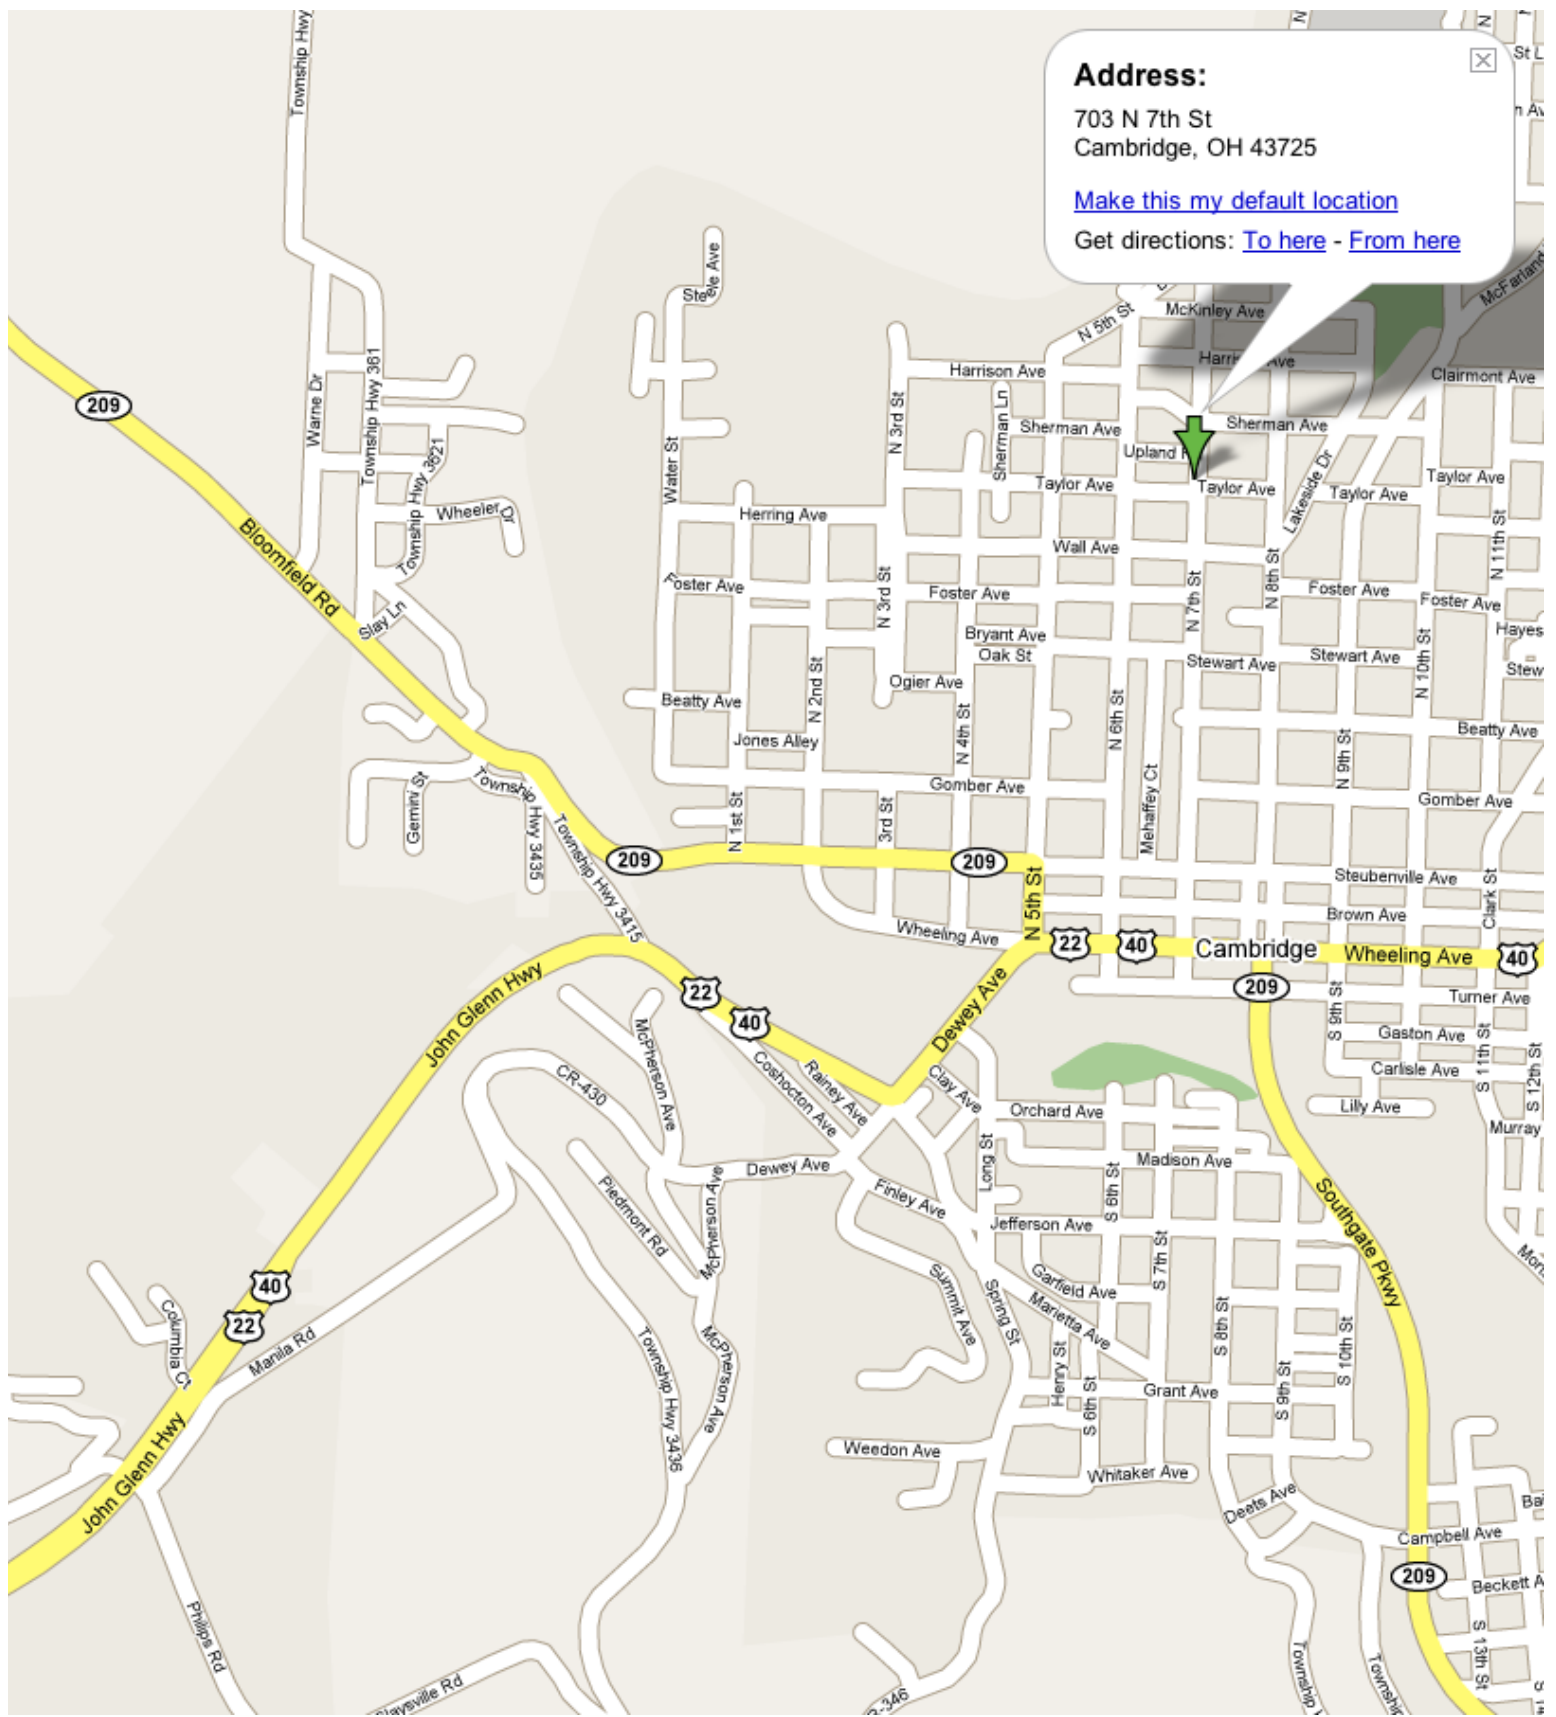

Directions to: *Cambridge YMCA*

Cambridge YMCA

703 N 7th St

Cambridge, OH 43725

Distance: 85.0 mi (about 1 hour 28 mins)

Head east from Valleyview Dr - go 0.1 mi

Turn left at N Hague Ave - go 0.6 mi

Bear right and head toward Fisher Rd - go 312 ft

Bear right at Fisher Rd - go 122 ft

Bear right into the I-70 E entry ramp to Columbus
- go 81 mi

Take exit 176 to (US-22)/Cambridge (US-40) - go 0.3 mi

Continue on OH-723 - go 0.5 mi

Turn right at US-22 E/US-40 E - go 0.9 mi

Bear right at US-22/US-40 - go 1.4 mi

Turn left at N 7th St - go 0.6 mi

Cambridge YMCA

Address:

703 N 7th St
Cambridge, OH 43725

[Make this my default location](#)

Get directions: [To here](#) - [From here](#)